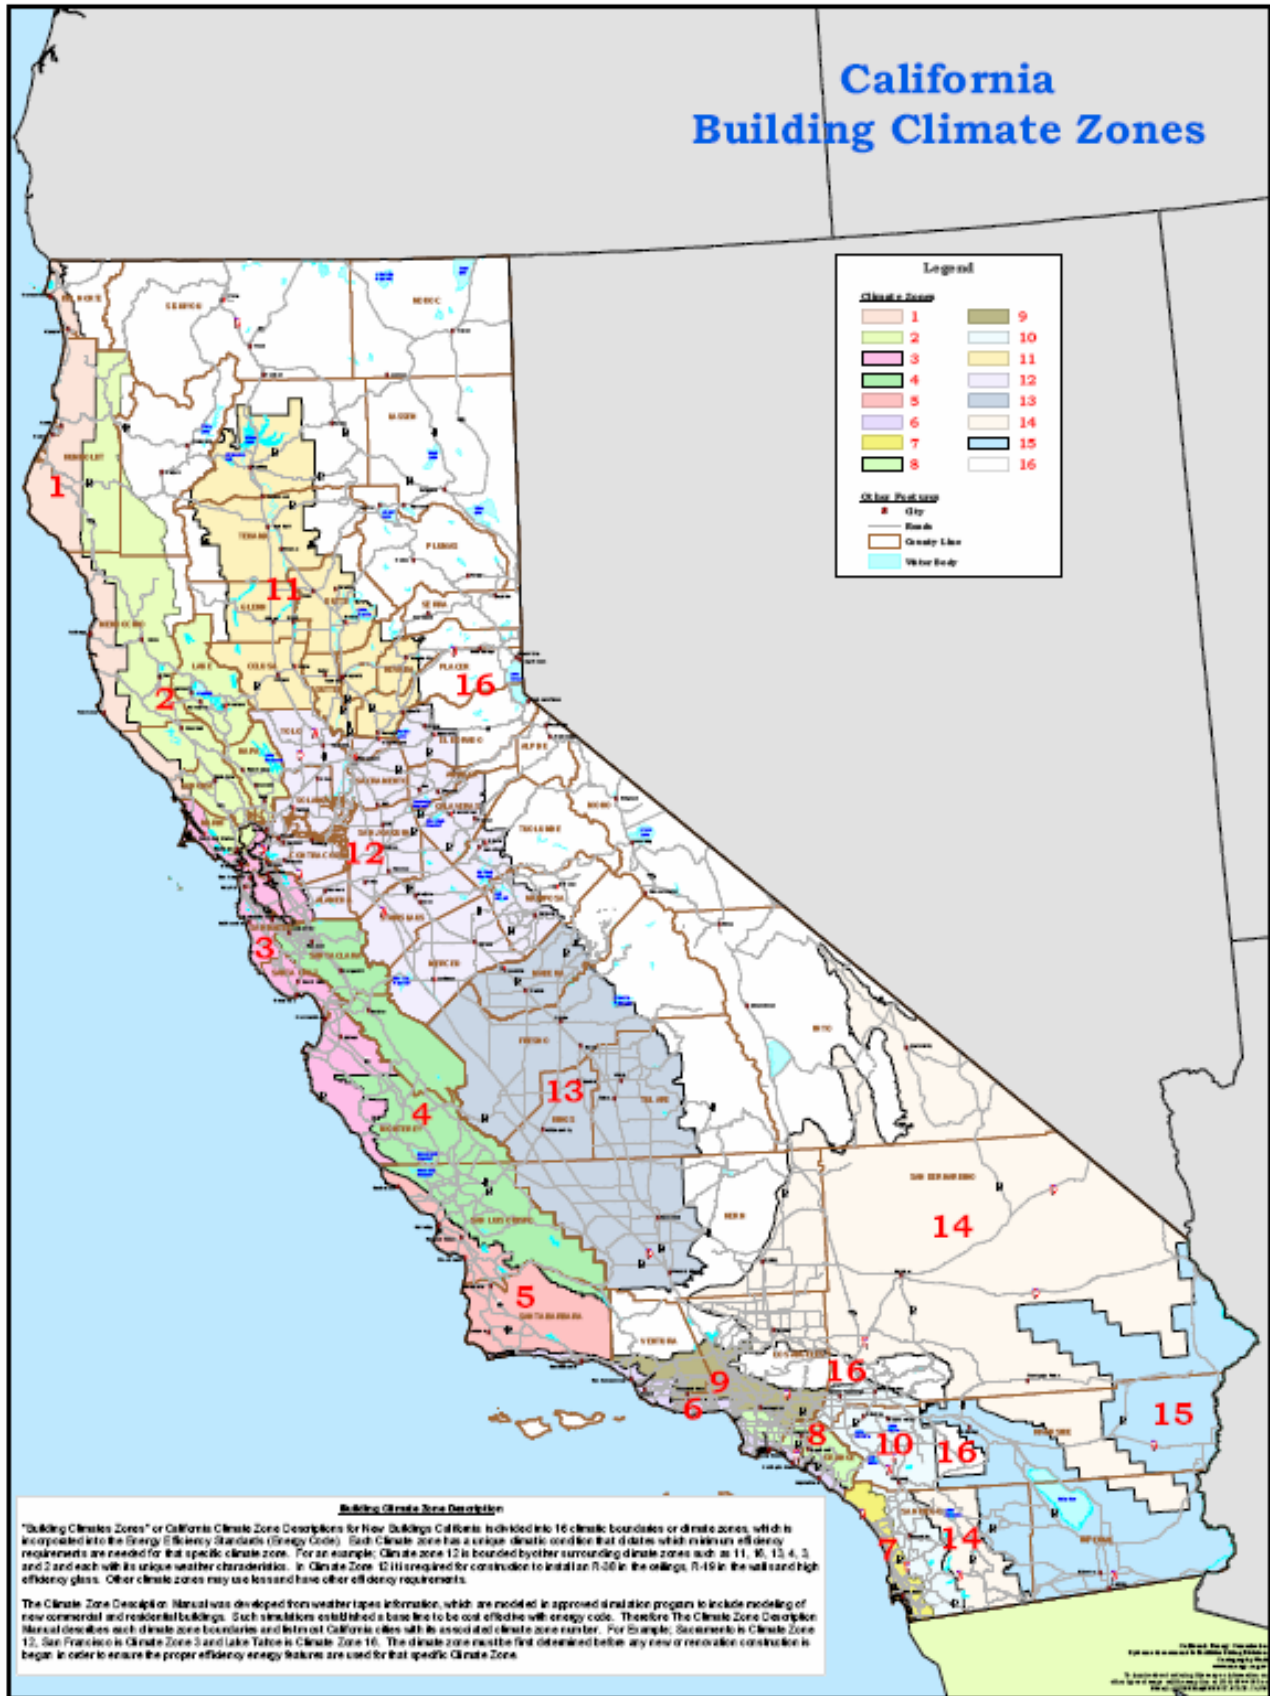

California Building Climate Zones

A

3	Abbotts Lagoon, Marin	6	Anacapa Island, Ventura
13	Academy, Fresno	8	Anaheim, Orange
12	Acampo, San Joaquin	1	Anchor Bay, Mendocino
15	Acolita, Imperial	11	Anderson, Shasta
14	Actis, Kern	4	Anderson Lake, Santa Clara
14	Acton, Los Angeles	15	Andrade, Imperial
4	Adelaida, San Luis Obispo	3	Angel Island, Marin
14	Adelanto, San Bernardino	12	Angels Camp, Calaveras
16	Adin, Modoc	13	Angiola, Tulare
13	Adobe, Kern	2	Angwin, Napa
14	Afton, San Bernardino	1	Annapolis, Sonoma
16	Ager, Siskiyou	12	Antelope, Sacramento
9	Agoura Hills, Los Angeles	14	Antelope Center, Los Angeles
5	Agua Caliente Canyon, Santa Barbara	16	Antelope Lake, Plumas
15	Agua Caliente Springs, San Diego	13	Antelope Plain, Kern
9	Agua Duice, Los Angeles	14	Antelope Valley, Los Angeles
15	Aguanga, Riverside	12	Antioch, Contra Costa
13	Ahwahnee, Madera	16	Anza, Riverside
14	Airport Lake, Inyo	16	Apache Canyon, Ventura
3	Alameda, Alameda	14	Apple Valley, San Bernardino
3/12	Alameda County	11	Applegate, Placer
12	Alamo, Contra Costa	3	Aptos, Santa Cruz
15	Alamo River, Imperial	15	Araz Wash, Imperial
3	Albany, Alameda	11	Arbuckle, Colusa
10	Alberhill, Riverside	9	Arcadia, Los Angeles
1	Albion, Mendocino	1	Arcata, Humboldt
2	Alderpoint, Humboldt	1	Arcata Bay, Humboldt
9	Alhambra, Los Angeles	12	Arden Town, Sacramento
3	Alisal, Monterey	14	Argus, San Bernardino
3	Alisal Slough, Monterey	16	Argus Peak, Inyo
16	Aliso Canyon, Los Angeles	16	Argus Range, Inyo
8	Aliso Viejo, Orange	10	Arlington, Riverside
16	Alleghany, Sierra	13	Armona, Kings
12	Allendale, Solano	16	Arnold, Calaveras
13	Allensworth, Tulare	2	Arnold, Mendocino
4	Almaden A.F.S., Santa Clara	3/4	Aromas, Monterey
16	Almanor, Plumas	14	Arrowhead Junction, San Bernardino
8	Alondra Park, Los Angeles	4	Arroyo Dos Picachos, San Benito
13	Alpaugh, Tulare	5	Arroyo Grande, San Luis Obispo
16	Alpine County	13	Arroyo Hondo, Fresno
10	Alpine, San Diego	4	Arroyo Hondo, Santa Clara
16	Alta, Placer	15	Arroyo Salada, Imperial
10	Alta Loma, San Bernardino	3/4	Arroyo Seco, Monterey
16	Alta Sierra, Kern	8	Artesia, Los Angeles
9	Altadena, Los Angeles	11	Artois, Glenn
12	Altamont, Alameda	13	Arvin, Kern
12	Altaville, Calaveras	13	Ash Mountain, Tulare
1	Alton, Humboldt	3	Ashland, Alameda
16	Alturas, Modoc	16	Aspen Valley, Tuolumne
4	Alviso, Santa Clara	2	Asti, Sonoma
12	Amador, Amador	4	Atascadero, San Luis Obispo
12/16	Amador County	3	Atherton, San Mateo
14	Amargosa Range, Inyo	12	Athlone, Merced
14	Amargosa River, Inyo	14	Atolia, San Bernardino
15	Amboy, San Bernardino	12	Atwater, Merced
16	Ambrose, Modoc	13/16	Auberry, Fresno
2	American Canyon, Napa	11	Auburn, Placer
12	American River, Sacramento	11	Auburn Ravine, Sutter
16	American River (Silver Fork), El Dorado	12	Aukum, El Dorado
15	Amos, Imperial	6	Avalon, Los Angeles
		14	Avawatz Mountains, San Bernardino
		13	Avenal, Kings